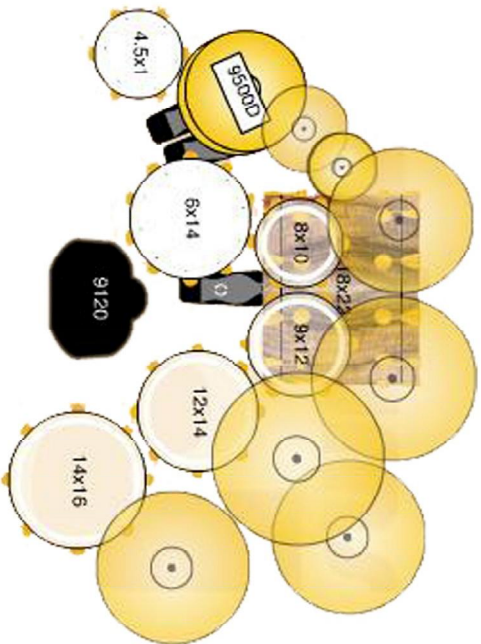

Combo Basa

Monitor

1x line XLR  
2x 220V

Combo Harmonika

Monitor

1x line XLR  
1x 220V

Monitor

8x mic  
1x 220V

Combo Kytara 1

Monitor

1x line XLR  
3x 220V  
1x Vocal mic

Combo Kytara 2

Monitor

1x line XLR  
2x 220V